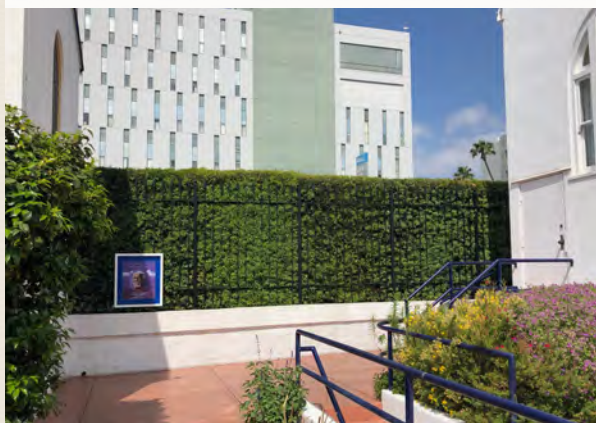

Current view from Temple Grounds

Donations will be deposited into the Hollywood Temple Building Fund and will be used for the India Hall Elevator Project. They may also be used to cover large maintenance expenses associated with the temple's and ashram's buildings and future meeting facilities, grounds, equipment, furniture, vehicles, fundraising expenses, and any potential future property purchases. Recognized by the Internal Revenue Service as a tax exempt organization under section 501 (c) (3) of the Internal Revenue Code, Self-Realization Fellowship is a public charity under federal law and a nonprofit, tax-exempt corporation under the Revenue Taxation code of the State of California.

GREETINGS DIVINE SOULS!

The SRF Hollywood Temple has welcomed people from all of the world who come to visit the sacred grounds and walk in the footsteps of our beloved Guru, Paramahansa Yogananda. Towards the end of his life, in 1951, he established India Hall on these grounds, envisioning it as a meeting place to advocate cultural and spiritual understanding between East and West.

Permeated with the Guru's divine presence, India Hall continues to serve as a center of spiritual fellowship, cultural exchange, study, and meditation. And, it is the only SRF building in continuous use today that was constructed from scratch under Paramahansaji's guidance.

As special and historic as India Hall is, unfortunately it is not accessible to all of our members and friends. Its current lack of handicap access and steep, narrow stairway make it a tangible deterrent for the elderly, infirm, and disabled - preventing them from attending the many inspirational events that are held in lower India Hall.

Ironically, Paramahansa Yogananda understood the struggle to gain access to India Hall all too well, since, towards the end of his life, was unable to ascend or descend the stairs leading to lower India Hall. Because there was no elevator, our Guru had to be carried down the stairs by monks. To these monks Paramahansaji said, "You carry my body and I'll carry your souls."

As much as we would want to help all those who cannot physically manage the stairs leading into lower India Hall, carrying them is probably not the most feasible way! Thus, the lay members of the SRF Hollywood Temple are intent on raising $1.5 million to build an elevator that will transport ALL devotees to lower India Hall, a new Handicap-Accessible Entrance from Parking Lot and an additional 250 square feet of much needed underground storage space.

We are certain that Paramahansa Yogananda would be very pleased to know that his beloved India Hall will be made ACCESSIBLE TO ALL.